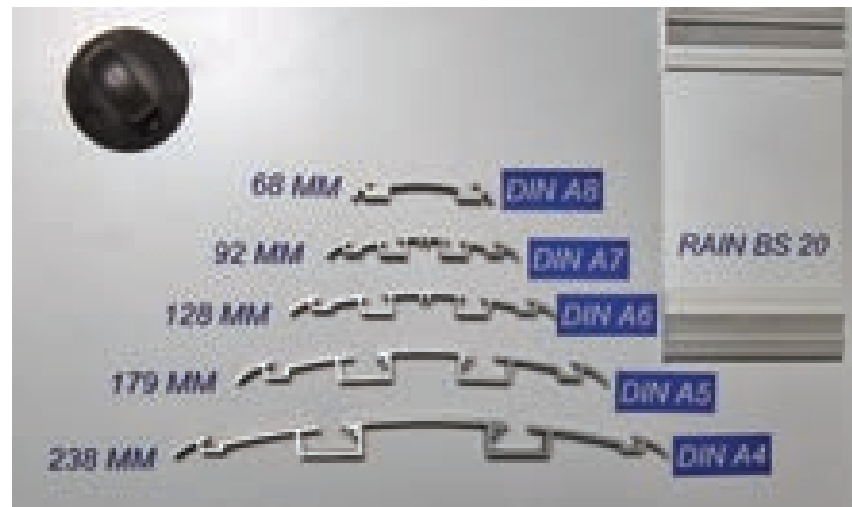

### RAINBOW PROFILE

Curved sign system from anodized aluminum profile with plastic-end caps and anti-glare cover, used for wall mounting.

Colours:

silver matt

gold matt

Art.	Product name	Size
21880040	RAIN2068 silver	68*250mm
21880041	RAINPLUS2092 silver	92*250mm
21880042	RAINPLUS2128 silver	128*300mm
21880043	RAINPLUS2179 silver	179*300mm
21880044	RAINPLUS2238 silver	238*300mm
21880045	RAIN4068 gold	68*250mm
21880046	RAINPLUS4092 gold	92*250mm
21880047	RAINPLUS4128 gold	128*300mm
21880048	RAINPLUS4179 gold	179*300mm
21880049	RAINPLUS4238 gold	238*300mm