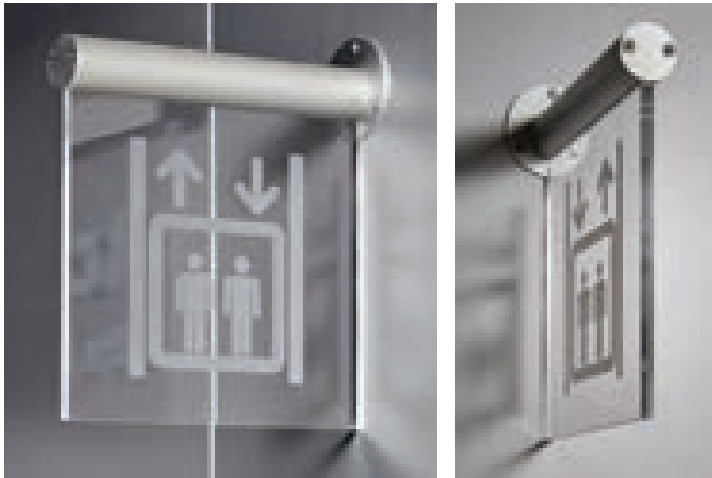

ACRILIGHT ELIPS

Aluminum profile system with rounded cross-section for single-sided light panel production with engraving.