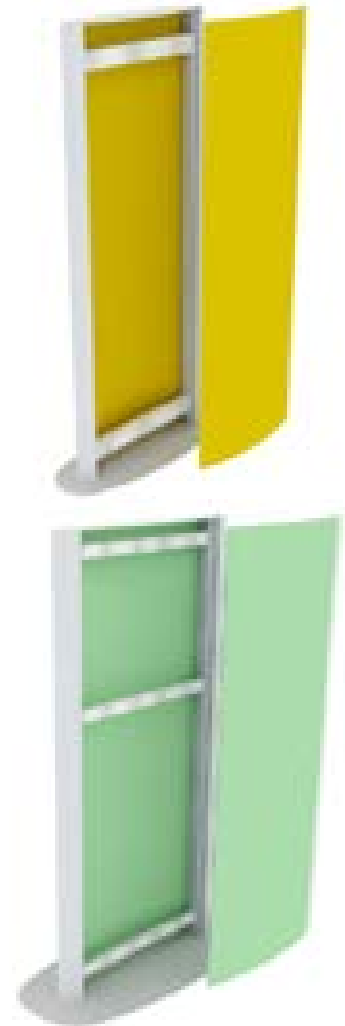

PYLON STANDBOX 20

Aluminum profile system for double-sided small-sized pylon production. Recommended for indoor advertising.

Art.	Product name
21604701	Pylon StandBox 20, size 1200*550mm
21604702	Pylon StandBox 20, size 1500*550mm
21604703	Pylon StandBox 20, size 2000*550mm
21604711	Pylon StandBox 20, size 1200*800mm
21604712	Pylon StandBox 20, size 1500*800mm
21604713	Pylon StandBox 20, size 2000*800mm

Colours: