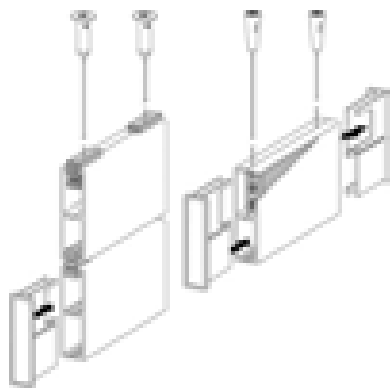

Modul plus indoor

2.1.

MODUL PLUS INDOOR

Anodized aluminum sign with plastic end caps, provided for wall mounting.

Art.	Product name	Size
21880001	ANO2015 silver	15*250mm
21880002	ANO2031 silver	31*250mm
21880003	ANO2046 silver	46*250mm
21880004	ANO2062 silver	62*250mm
21880005	ANO2093 silver	93*250mm
21880010	ANO4015 gold	15*250mm
21880011	ANO4031 gold	31*250mm
21880012	ANO4046 gold	46*250mm
21880013	ANO4062 gold	62*250mm
21880014	ANO4093 gold	93*250mm

Colours:

MODUL PLUS INDOOR DOUBLE

Double-sided sign from anodized aluminum with plastic-end caps, used for mounting on the ceiling.

Art.	Product name	Size
21880021	ANO2187 silver	187*300mm
21880022	ANO2187 silver	187*500mm
21880023	ANO2187 silver	187*1000mm
21880024	ANO4187 gold	187*300mm
21880025	ANO4187 gold	187*500mm
21880026	ANO4187 gold	187*1000mm

Colours:

MODULE PLUS INDOOR SLIDER

Anodized aluminum sign with plastic-end caps and anti-glare cover, used for wall mounting. The best solution for frequent and quick information change.

Art.	Product name	Size
21880027	ASO2015 silver	15*250mm
21880028	ASO2031 silver	31*250mm
21880029	ASO2046 silver	46*250mm
21880030	ASO2062 silver	62*250mm
21880031	ASO2093 silver	93*250mm
21880032	ASO4015 gold	15*250mm
21880033	ASO4031 gold	31*250mm
21880034	ASO4046 gold	46*250mm
21880035	ASO4062 gold	62*250mm
21880036	ASO4093 gold	93*250mm

Colours: