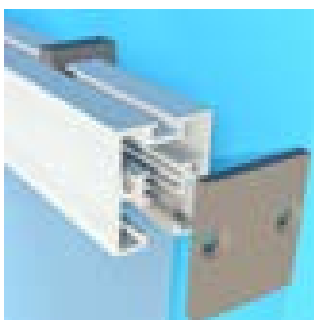

### WALL MOUNTED INFO STAND DISPLAY CASE OUTDOOR (OUTDOOR)

Elegant aluminum info stand, suitable for indoor and outdoor use. Metal header panel suitable for magnets for quick and easy information change. UV resistant.