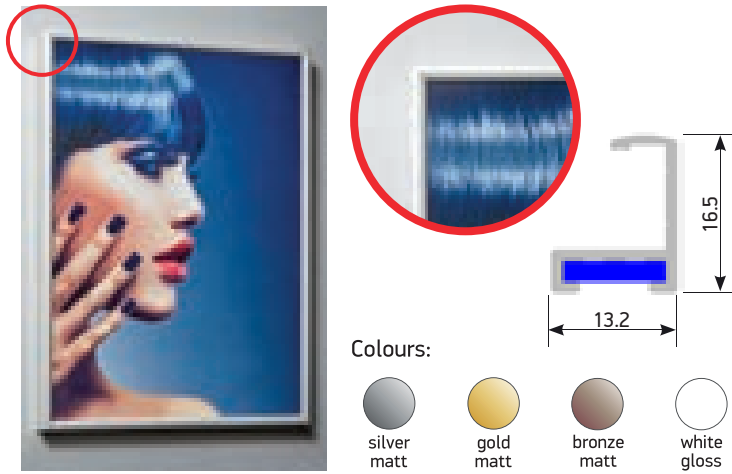

1.1.

Baget frames

**BAGET FRAME NR.1 / S-M SIZE**

Frame from aluminium profile with various types of coating, intended for diplomas, certificates, instructions and photos. Rear wall made from 1mm plastic. The set contains 2 hanging hooks.